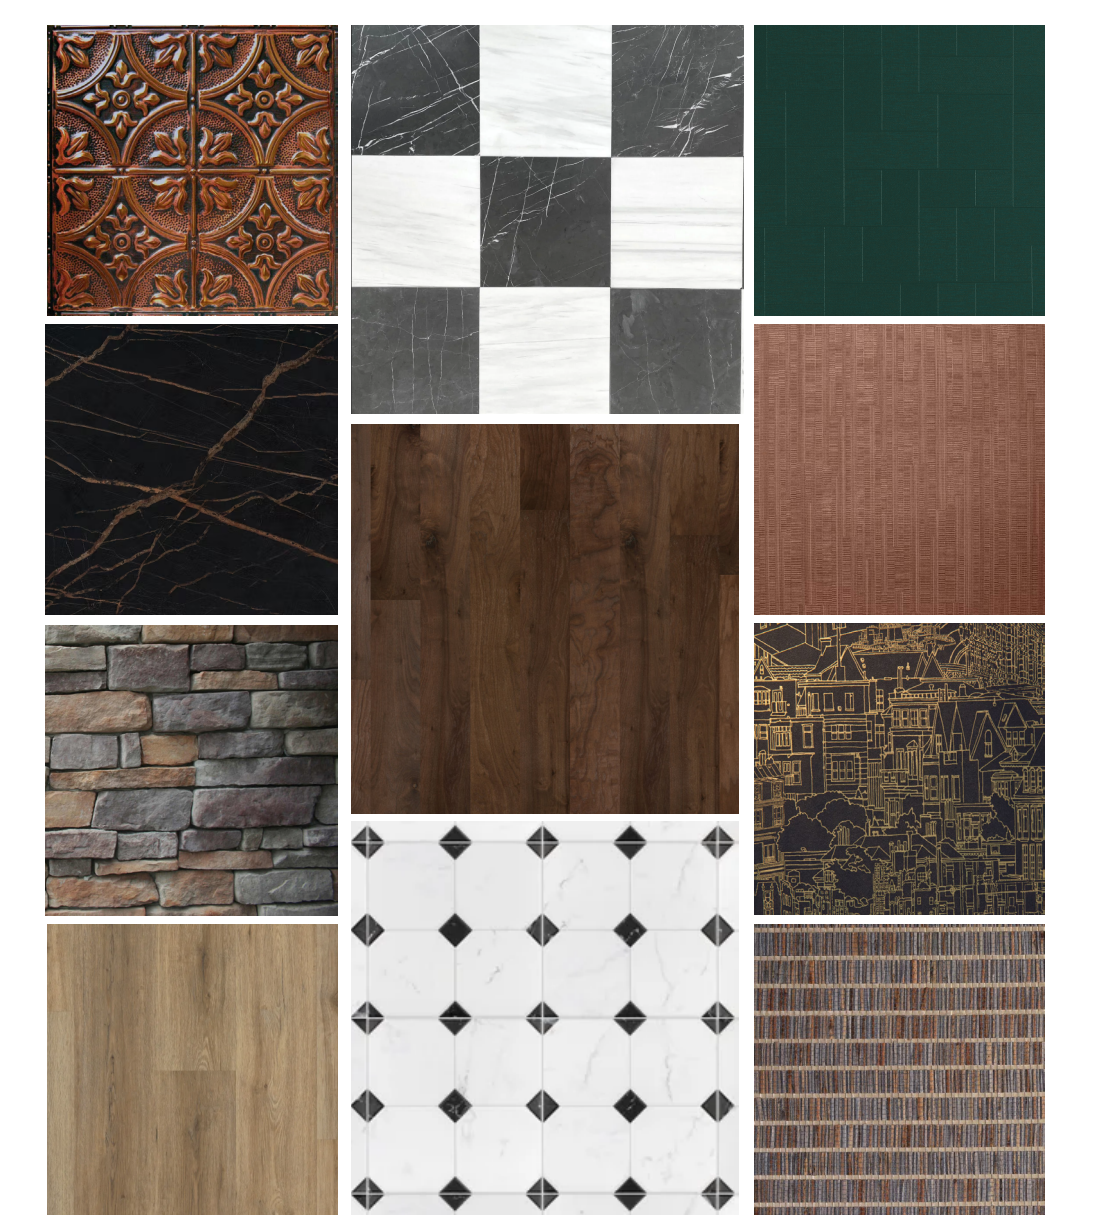

OVERALL MATERIAL PALETTE