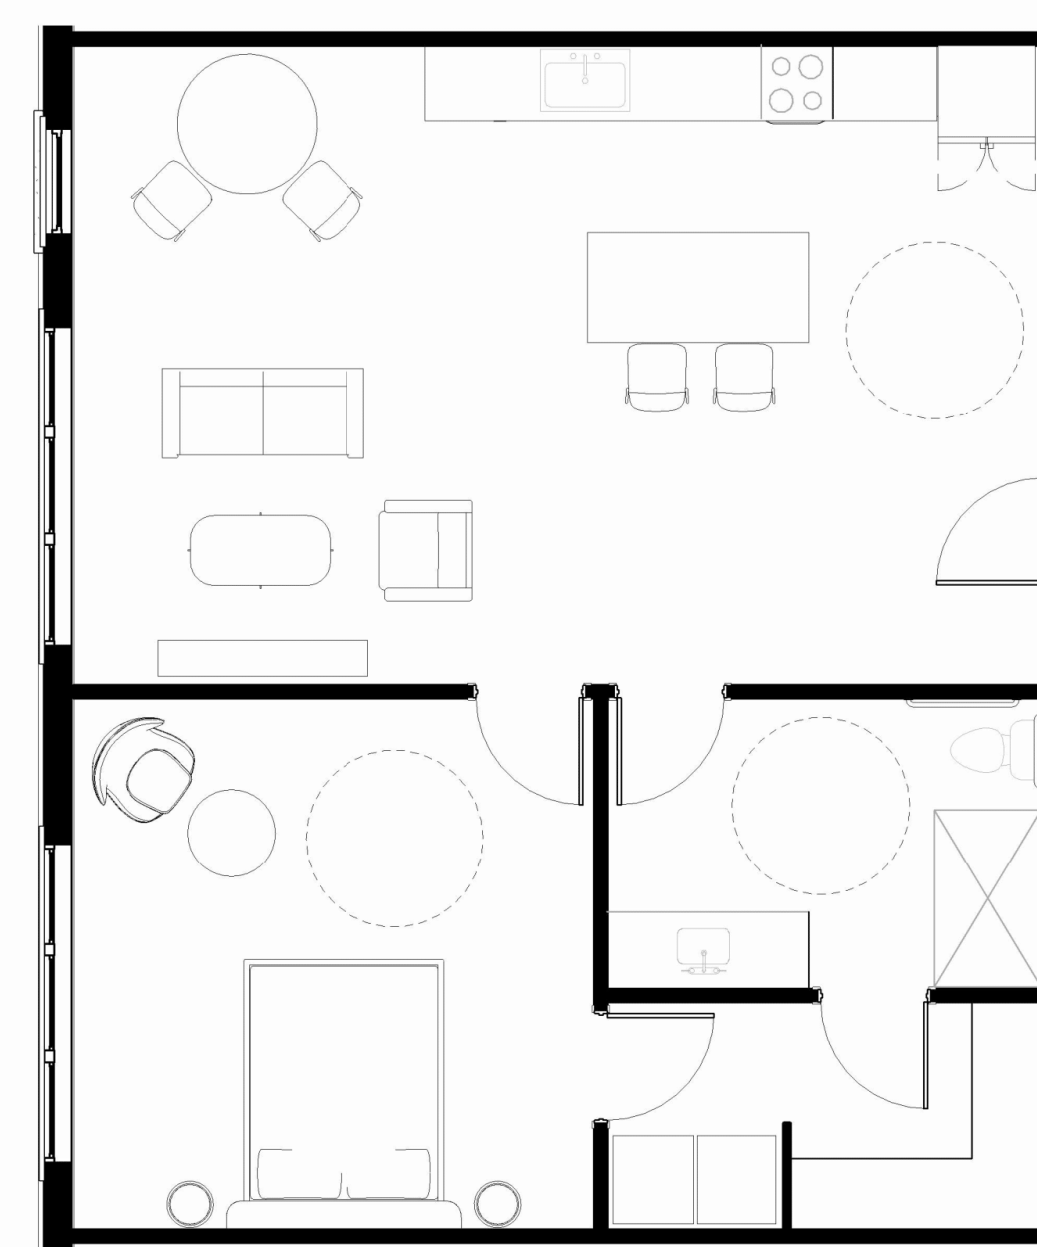

INDEPENDENT UNIT